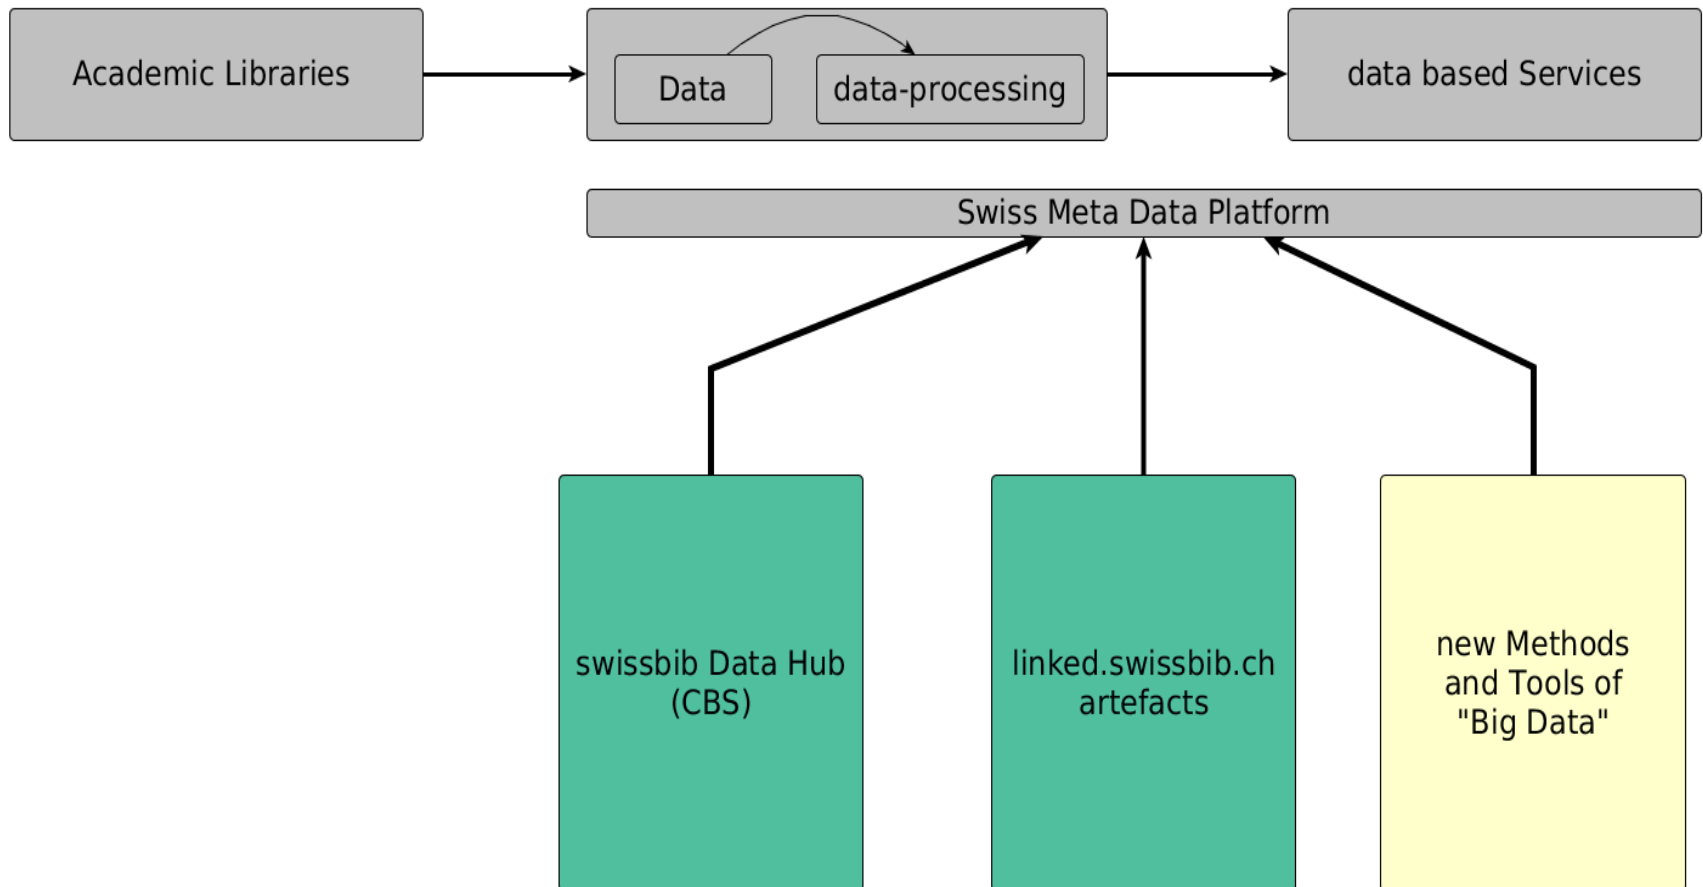

«Meta Data Platform» for data-based Services