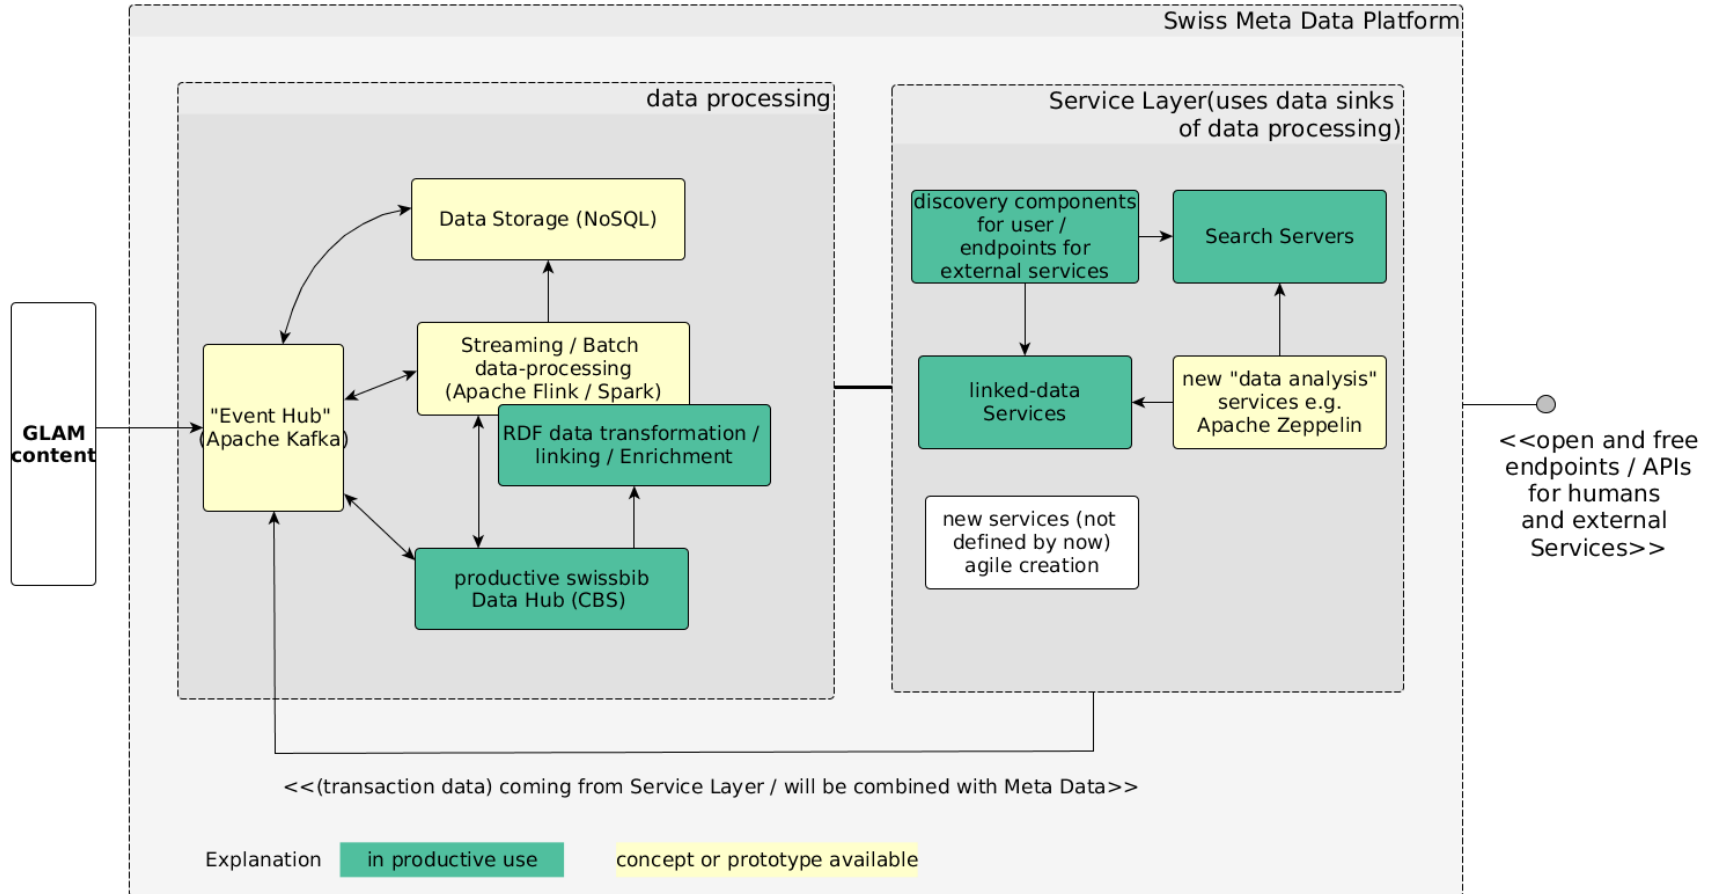

## Technology in use:

- Search: ElasticSearch
- Data conversion: Metafacture
- Linking: LIMES
- REST: Hydra
- Presentation: VuFind

## Data formats in use:

- Native CBS
- MARC21 XML
- JSON-LD
- N-Triples
- Native ES

# «Meta Data Platform» for data-based Services

# Architectural Blueprint: «Swiss Meta Data Platform»